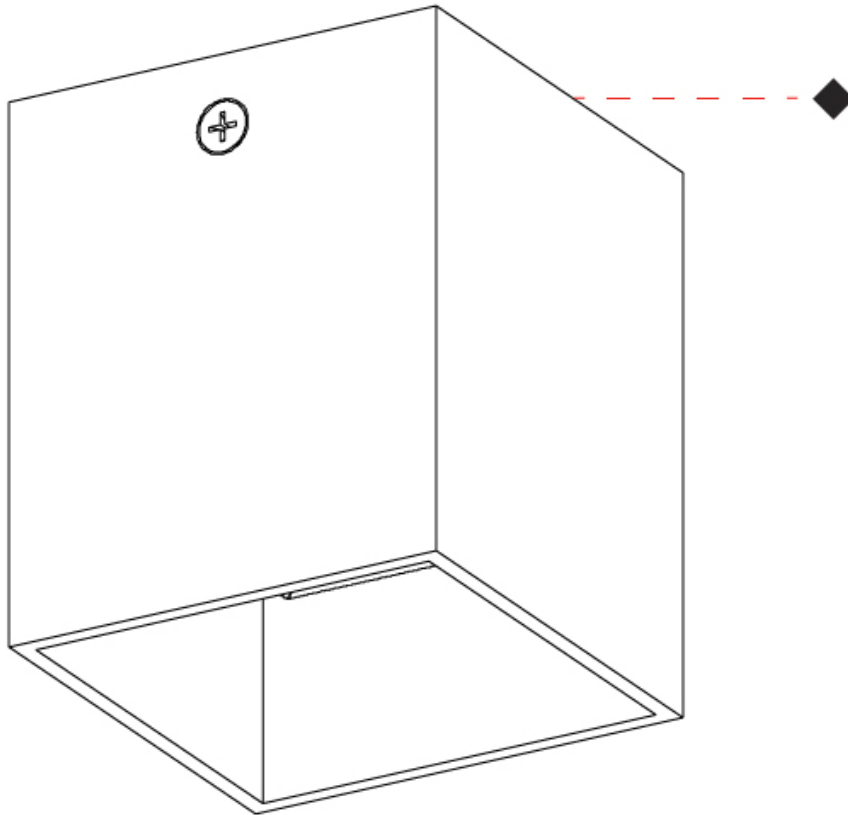

DAU SINGLE SURFACE

D92130R9-

PROJECT

TYPE

SPECIFIER

QUANTITY

DATE

D